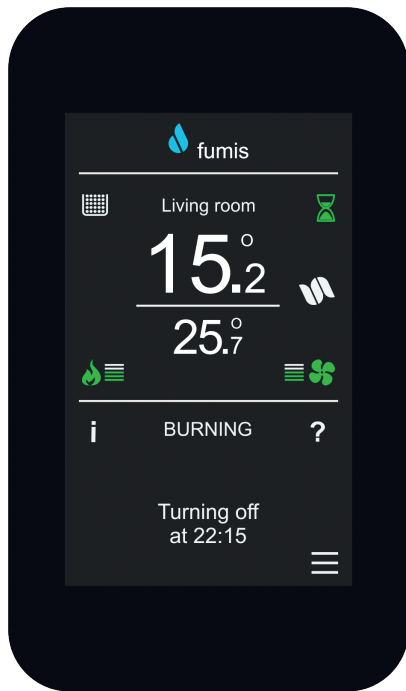

# Fumis SENSE

INTERACTIVE CONNECTIVITY. SMART TOUCHSCREEN UI WITH INTEGRATED WIRELESS CAPABILITIES.

Sense 32 / 43 — Portrait / Landscape

In a world where connectivity reigns supreme, the demand for intelligent and user-friendly heating appliances is becoming commonplace. Enter the Sense UI: a testament to this evolution.

No intermediaries are needed anymore to connect the heating appliance—just a visually advanced UI with integrated wireless technology, ensuring seamless communication with the heating appliance controller.

The new **Fumis Sense** comes in two dimensions, **3.2 and 4.3 inches**, crafted from the latest materials, boasting improved LCD and cutting-edge components.