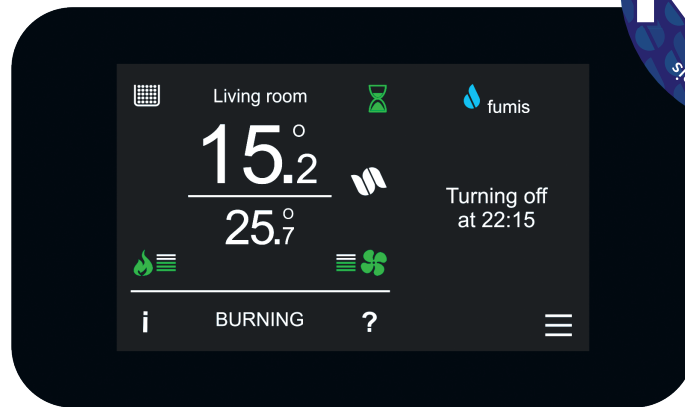

# Fumis SENSE

INTERACTIVE CONNECTIVITY. SMART TOUCHSCREEN UI WITH INTEGRATED WIRELESS CAPABILITIES.

Sense 32 / 43 — Portrait / Landscape

In a world where connectivity reigns supreme, the demand for intelligent and user-friendly heating appliances is becoming commonplace. Enter the Sense UI: a testament to this evolution.

No intermediaries are needed anymore to connect the heating appliance—just a visually advanced UI with integrated wireless technology, ensuring seamless communication with the heating appliance controller.